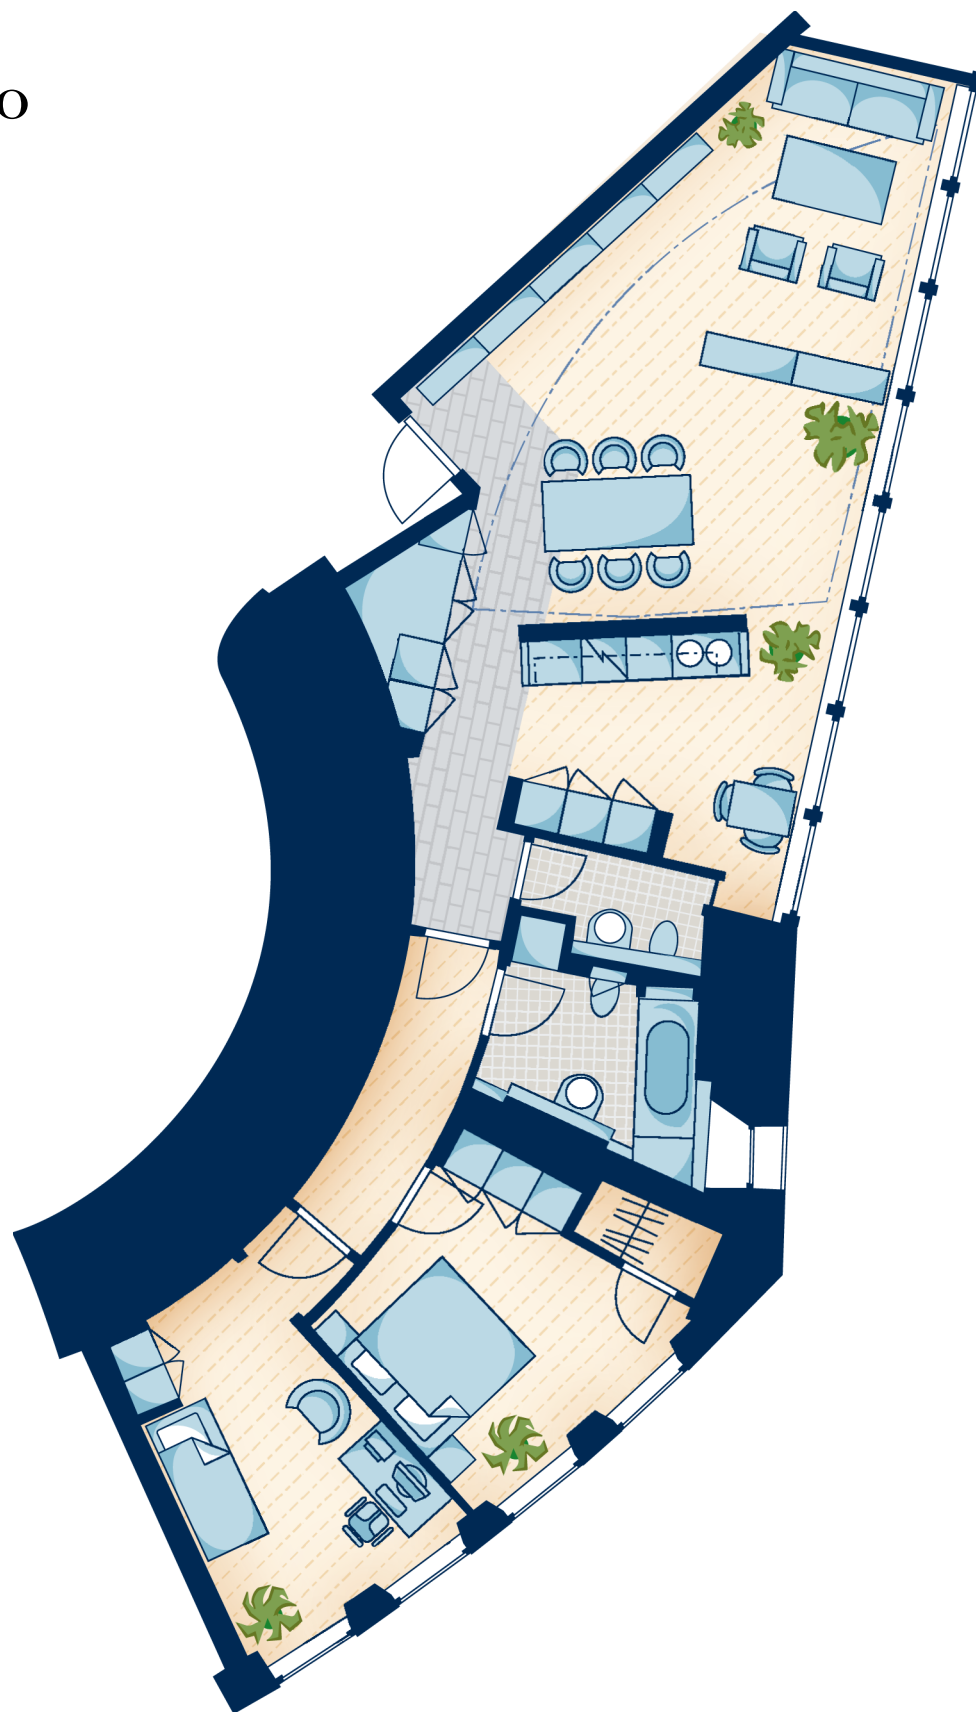

# Turning Torso

AB3B, 117m<sup>2</sup>

Please note that the length of the kitchencounter and the number of kitchen cabinets, sinks and closets may vary within the same type of apartment.

At the time of contract signing exact apartment layouts will be included.

SANTIAGO CALATRAVAVALLS  
ARCHITECT & ENGINEER

SAMARK  
ARKITEKTUR & DESIGNAB

North:																																			
Floor:	14	15	16	17	18	19	20	21	22	23	24	26	27	28	29	30	31	32	33	34	35	36	38	39	40	41	42	44	45	46	47	48	50	51	52

CUBE 3

CUBE 4

CUBE 5

CUBE 6

CUBE 7

CUBE 8

CUBE 9